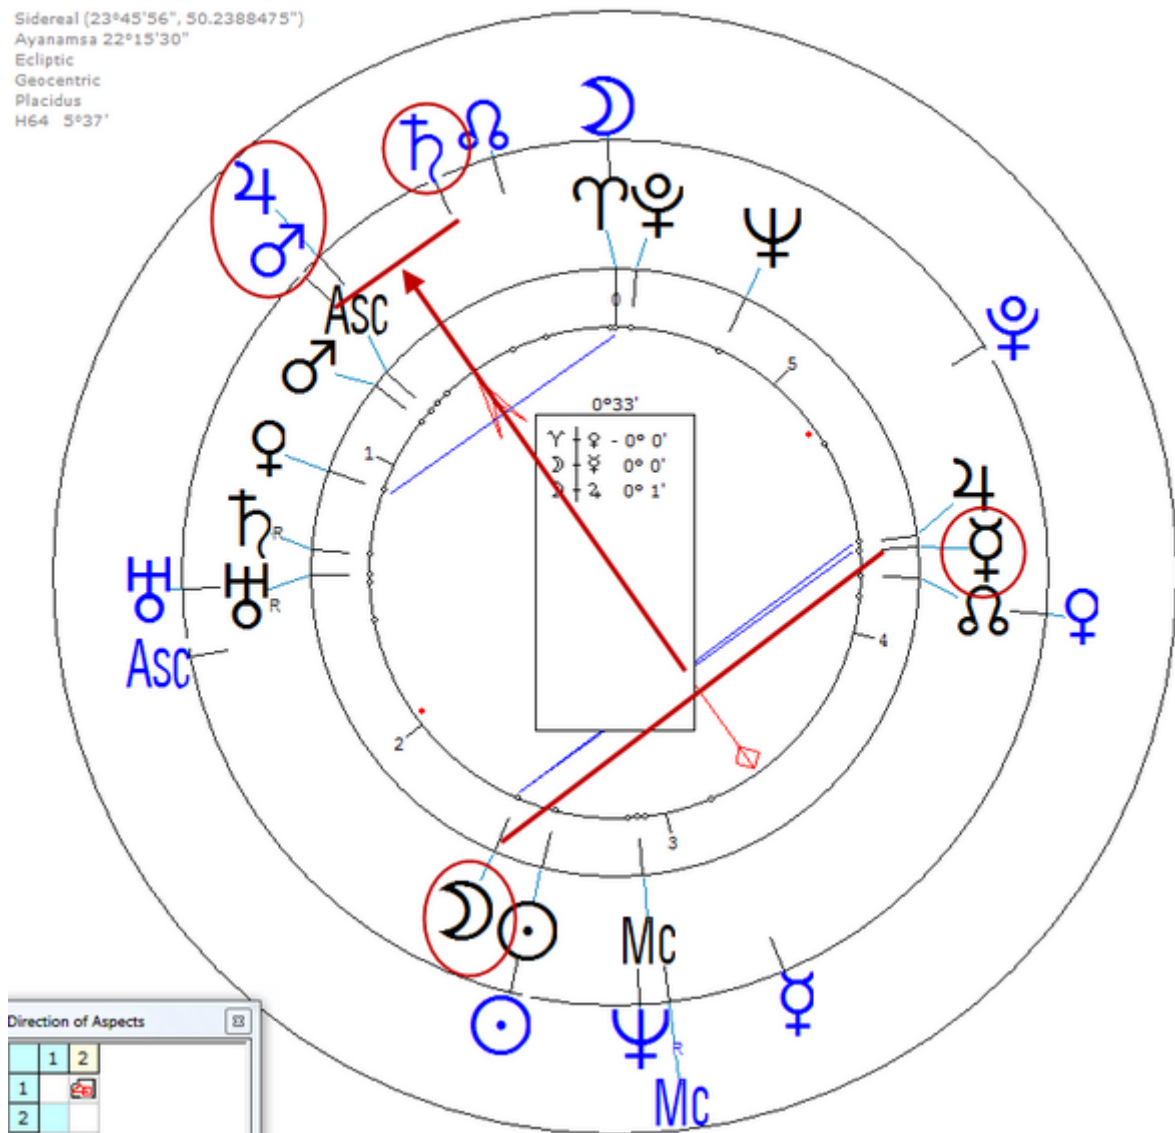

Leybold, Hans

2 April 1892 at 22:00 (= 10:00 PM)Frankfurt am Main, Germany, 50n07, 8e40

German expressionist poet.

<https://www.astro.com/astro-databank/Leybold,_Hans>

Death by Suicide 8 September 1914 in Namur, Belgium (Gunshot)

Solar Return (Harmonic 64)

Solar $\sigma^7/\hbar = \mathcal{D}_n/\text{♀}_n$

Leybold, Hans

2 April 1892 Sat 22:00 (GMT+0:34:40) 50n07 8e40
Frankfurt am Main, Germany

Sidereal (23°45'56", 50.2388475")
Ayanamsa 22°15'30"
Ecliptic
Geocentric
Placidus
H64 5°37'